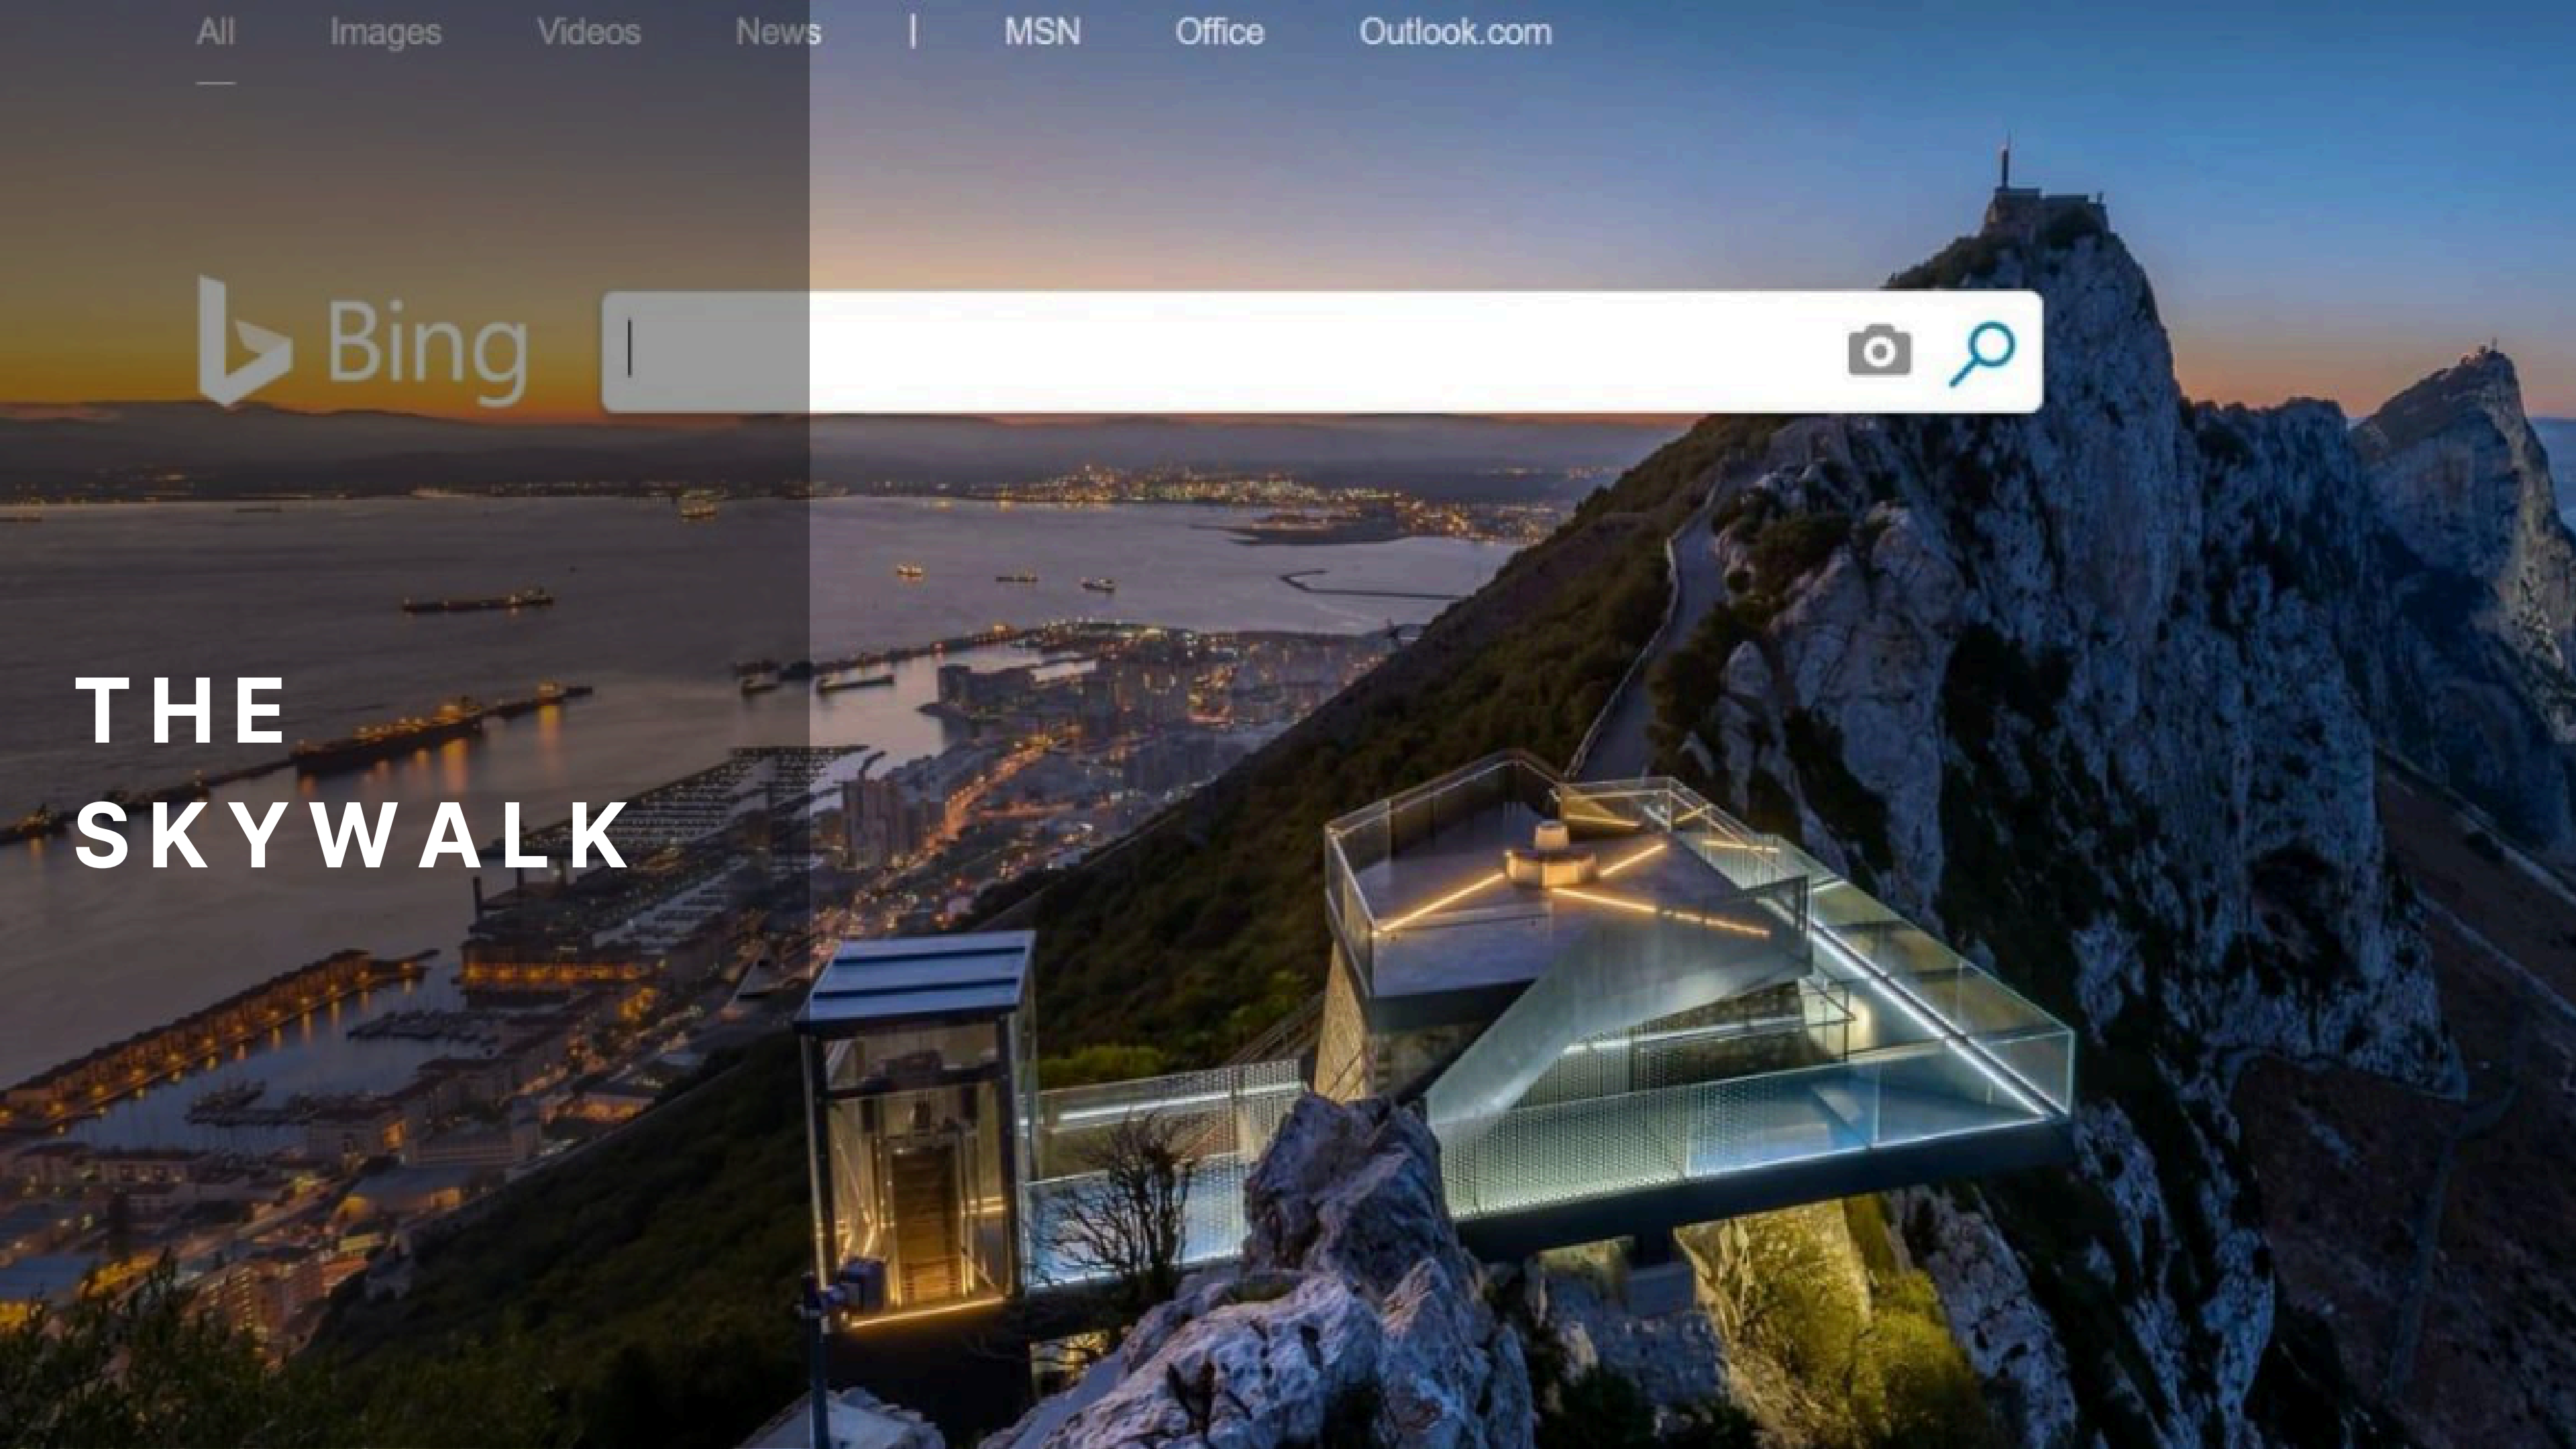

UNLOCKING FUNDING

**BREAKING**

**THE**

**MOULD**

Carl Viagas

A satellite view of the Earth from space, showing the Mediterranean Sea and the Iberian Peninsula. The word "GIBRALTAR" is written in large, white, bold, sans-serif capital letters across the left side of the image. The sea is a deep blue, and the land is a mix of brown and green, with white clouds scattered across the surface. The curvature of the Earth is visible at the top of the frame.

# THE SKYWALK