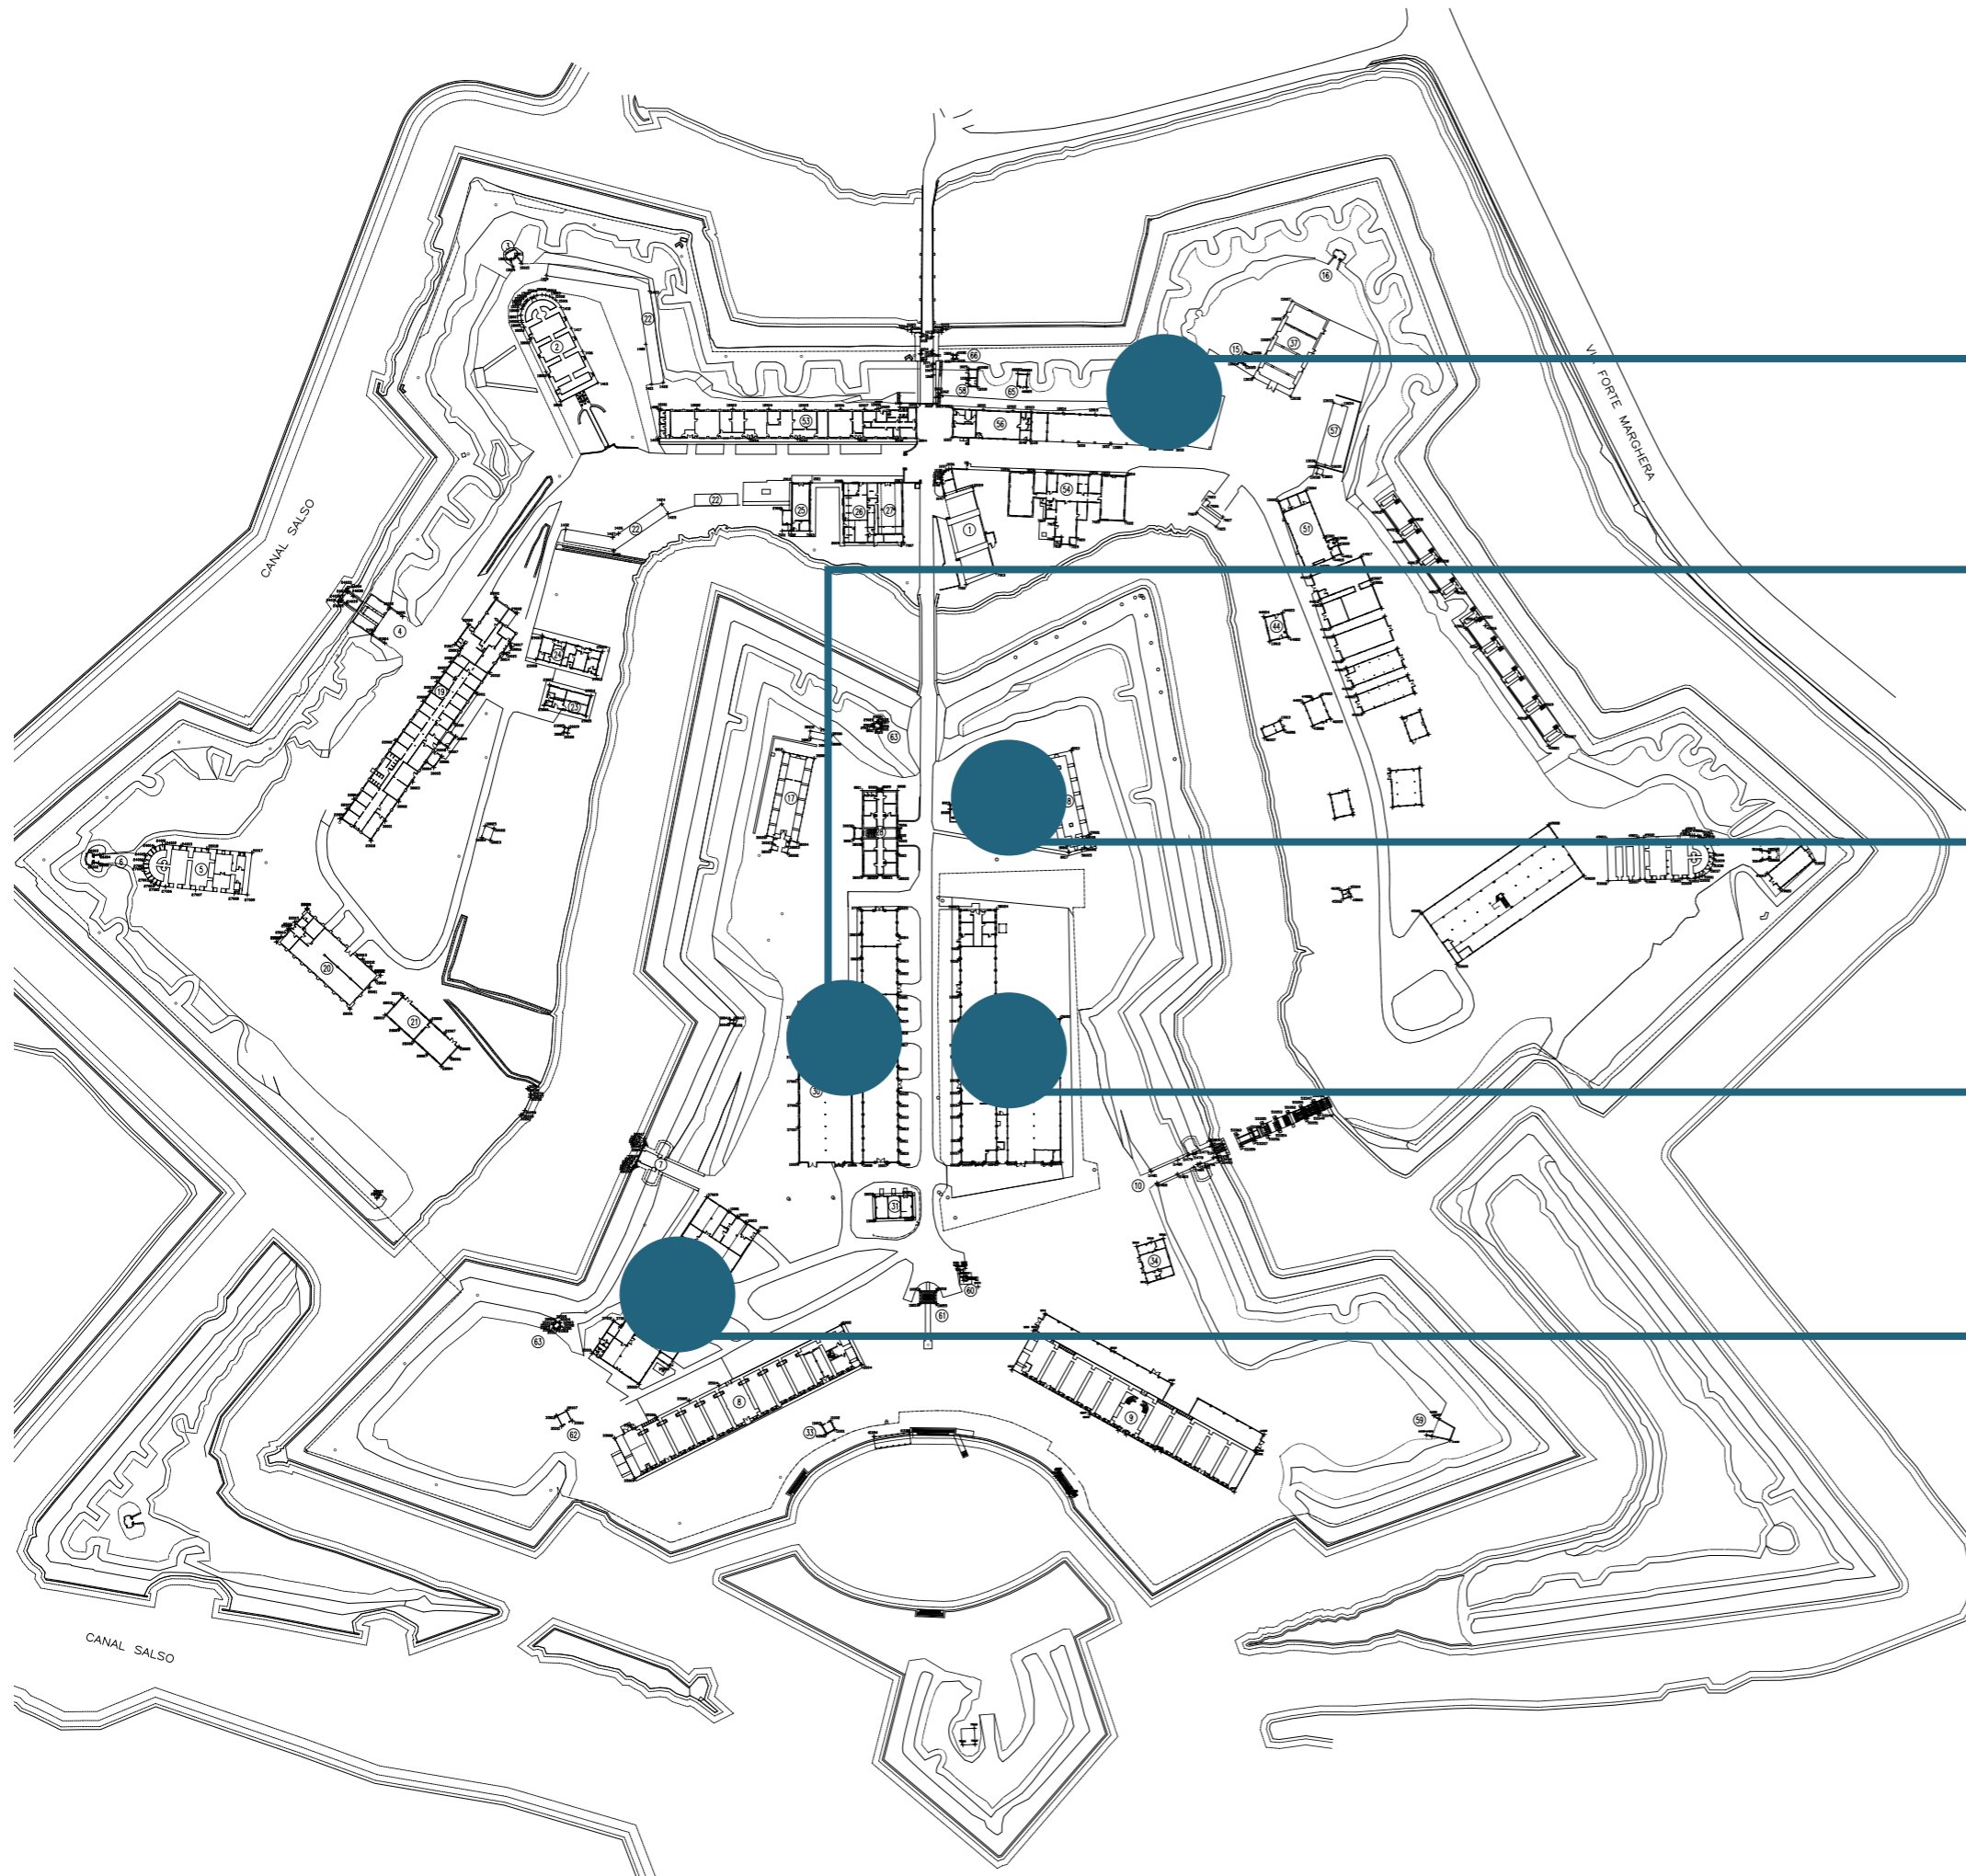

Workshop EFFORTS

‘FORTIFICATIONS IMPACT’

The kick-off of the European Fortified Heritage Socio-Economic Impact Study

Hellevoetsluis, Netherlands

Wednesday 7 July, 9h00-13h30

**FORTE
MARGHERA**

FORTE MARGHERA

 **SCIENTIFIC-TECHNOLOGICAL POLE**

 **UNIVERSITY**

food area
(Social Cooperative)

MUVE
(exhibition)

La Biennale
(exhibition)

**Accademia
di Belle Arti**
(University)

**Performative Arts
& visual commu-
nication**