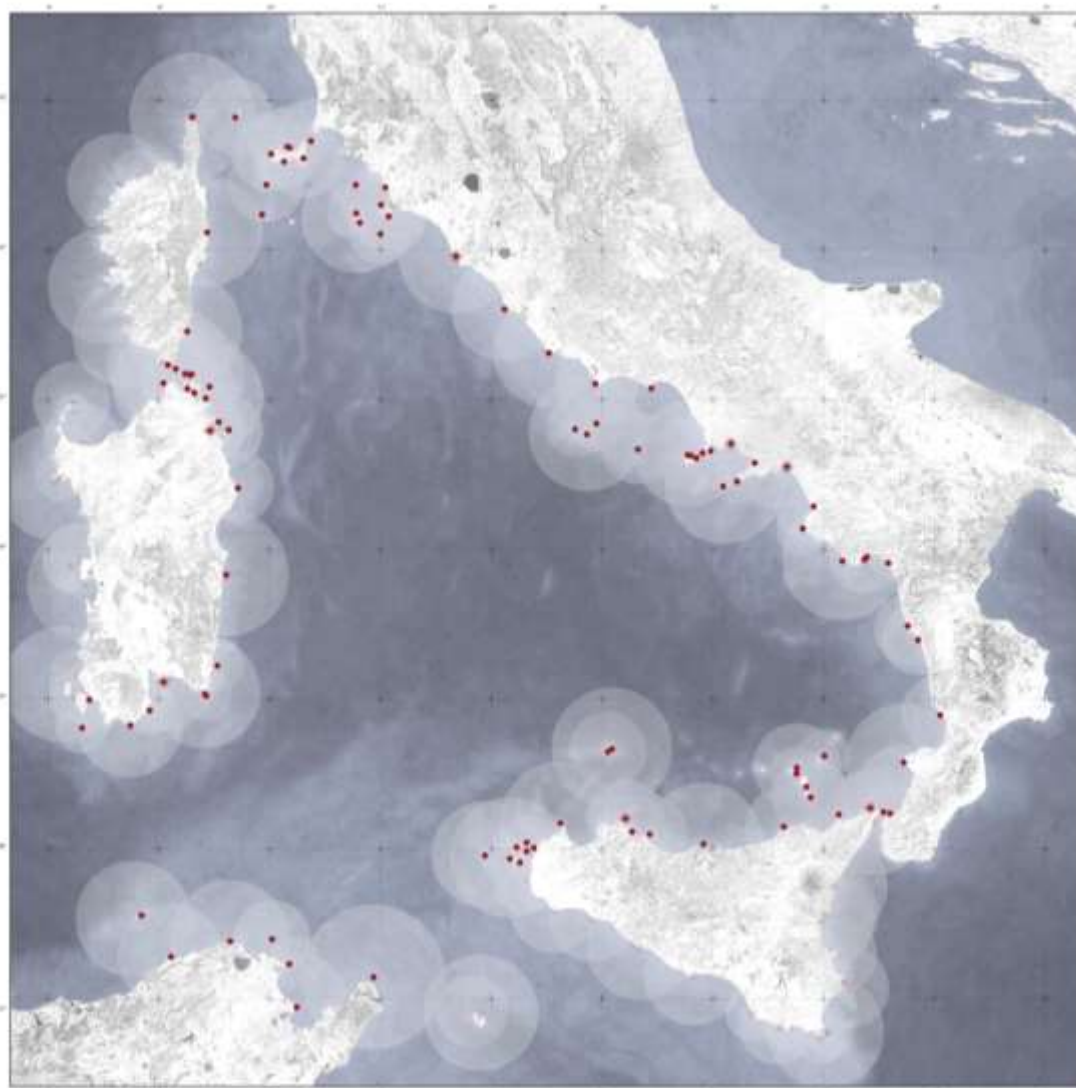

THE LIGHTHOUSES OF THE TIRRENIAN SEA