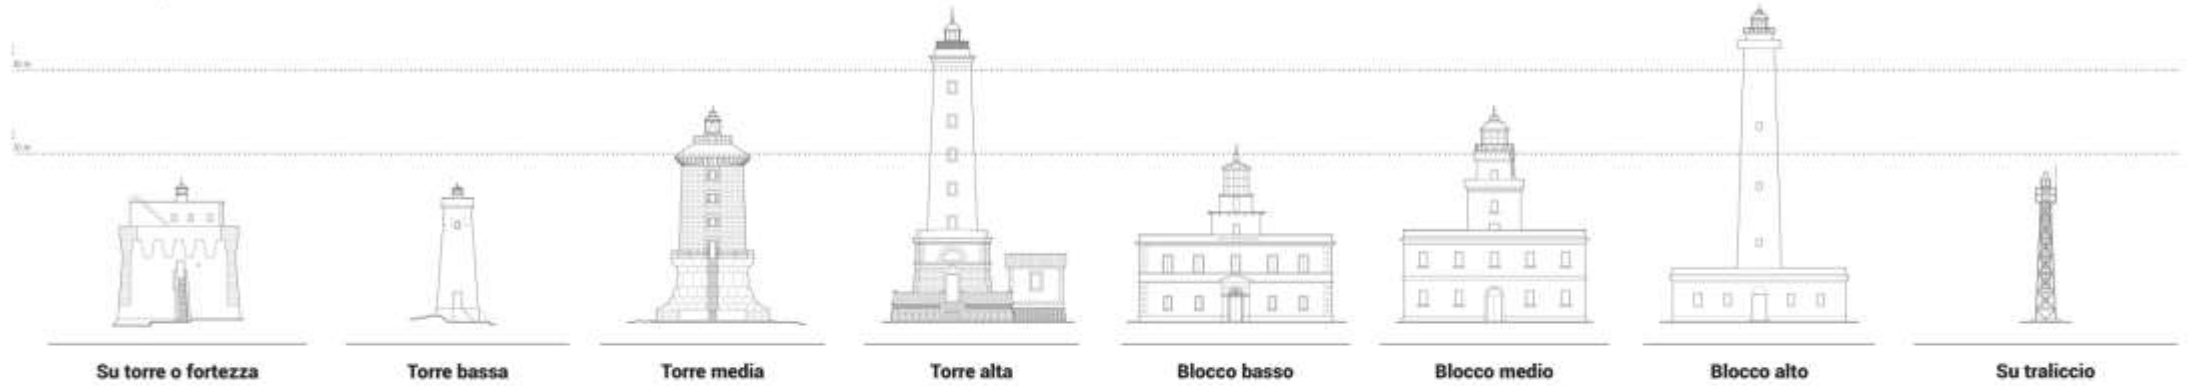

SARDINIA'S LIGHTHOUSES. Punta Carena

SARDINIA'S LIGHTHOUSES. Capo d'Orso

SARDINIA'S LIGHTHOUSES. Porto Ponte Romano

SARDINIA'S LIGHTHOUSES. Capo Caccia

SARDINIA'S LIGHTHOUSES COMPARATIVE DRAWINGS

Classificazione dei tipi

LIGHTHOUSE FORM ANALYSIS. RELATION BETWEEN BODY OF LIGHTHOUSE, ITS FORM AND ITS POSITION IN THE HOUSE

FARO DI PAOLA
FARO SU FORTezza

FARO DI PUNTA SARDEGNA
PUNTA

FARO DI PO DI GORO
LAGUNA

FARO DI CAPO D'ANZIO
CAPO

FARO DI SCIARA BISCARI
MONTAGNA

FARO ISOLOTTO MONACI
ISOLA

FARO DEL MOLO SAN VINCENZO
PORTO

RELATION BETWEEN FORM OF LIGHTHOUSE AND FORM OF THE PLACE. TYPES COMPARATION

THE ROUTE OF THE SARDINIA'S LIGHTHOUSE

THE CAPO D'ORSO BATTERY PROJECT
RELATION BETWEEN GEOGRAPHY FORMS AND PROJECT FORMS

THE CAPO D'ORSO BATTERY PROJECT
RELATION BETWEEN GEOGRAPHY FORMS AND PROJECT FORMS