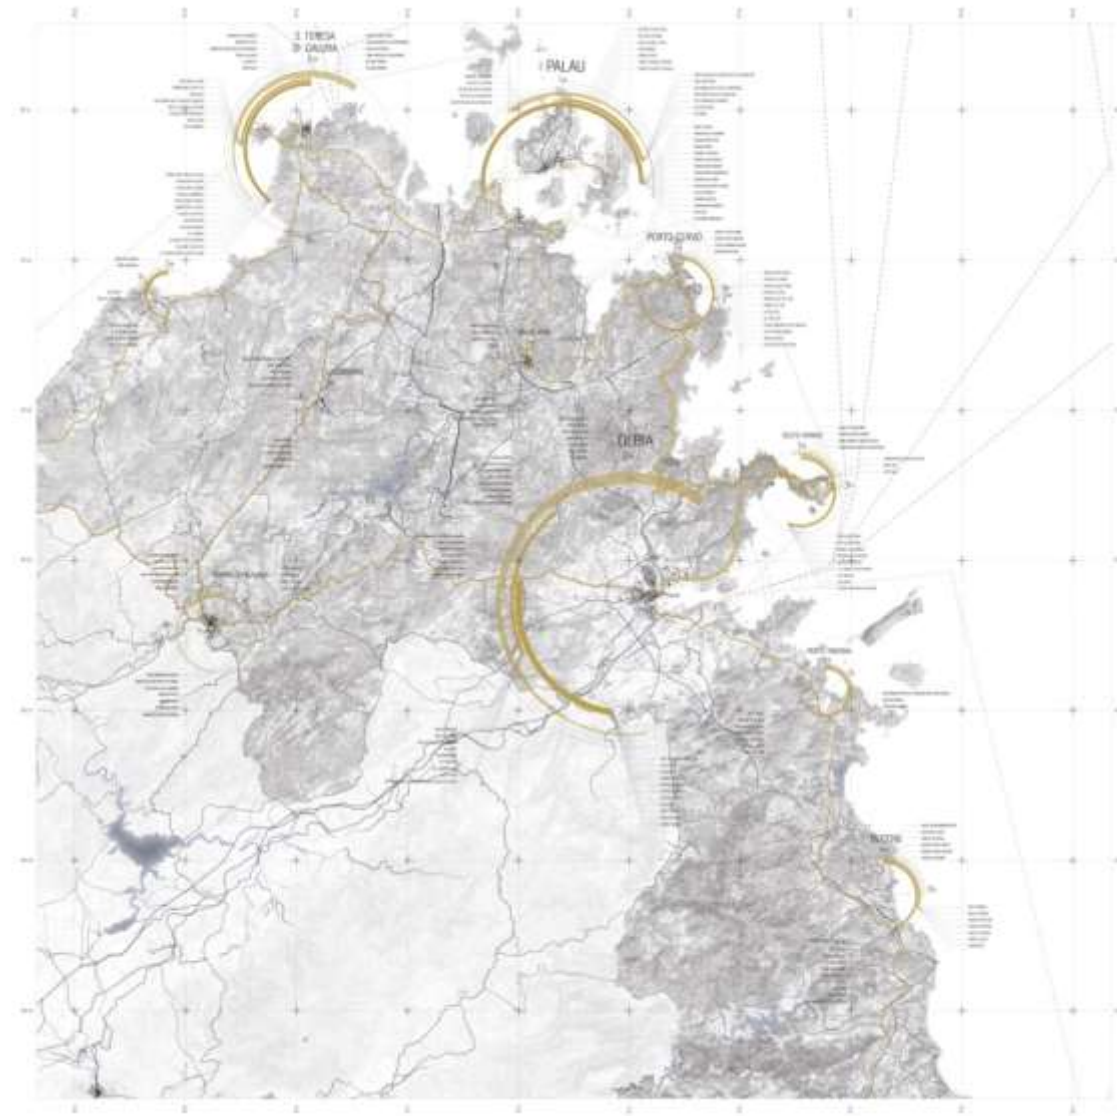

THE ROUTE OF THE SARDINIA'S LIGHTHOUSE
CAPO D'ORSO