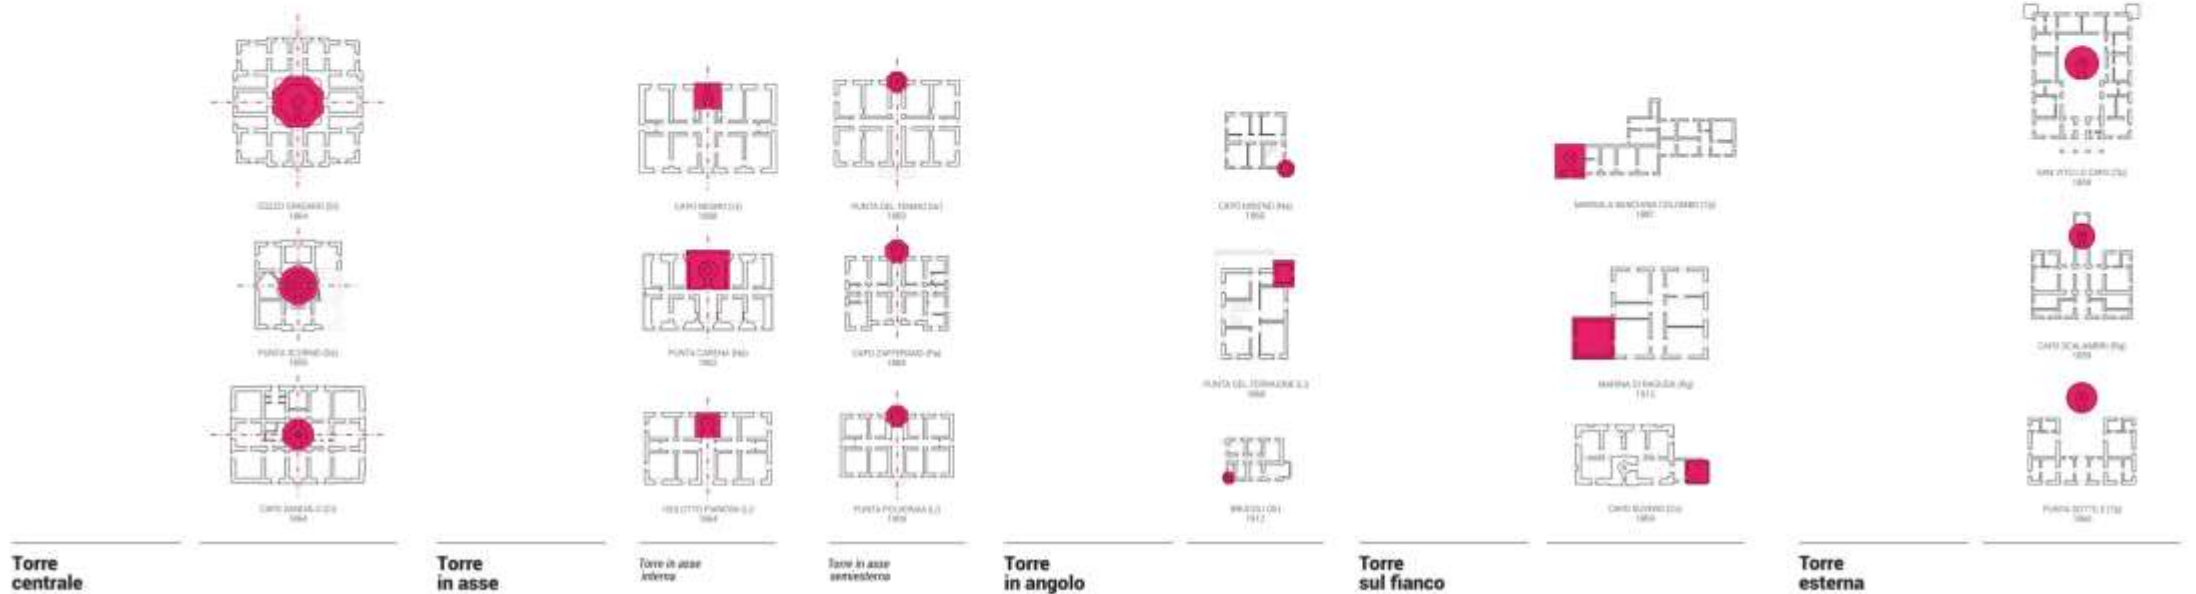

SARDINIA'S LIGHTHOUSES. Punta Carena

SARDINIA'S LIGHTHOUSES. Capo d'Orso

SARDINIA'S LIGHTHOUSES. Porto Ponte Romano

SARDINIA'S LIGHTHOUSES. Capo Caccia

SARDINIA'S LIGHTHOUSES COMPARATIVE DRAWINGS

Classificazione dei tipi

LIGHTHOUSE FORM ANALYSIS. RELATION BETWEEN BODY OF LIGHTHOUSE, ITS FORM AND ITS POSITION IN THE HOUSE

FARO DI PAOLA
FARO SU FORTezza

FARO DI PUNTA SARDEGNA
PUNTA

FARO DI PO DI GORO
LAGUNA

FARO DI CAPO D'ANZIO
CAPO

FARO DI SCIARA BISCARI
MONTAGNA

FARO ISOLOTTO MONACI
ISOLA

FARO DEL MOLO SAN VINCENZO
PORTO

RELATION BETWEEN FORM OF LIGHTHOUSE AND FORM OF THE PLACE. TYPES COMPARATION

THE ROUTE OF THE SARDINIA'S LIGHTHOUSE

THE CAPO D'ORSO BATTERY PROJECT
RELATION BETWEEN GEOGRAPHY FORMS AND PROJECT FORMS

THE CAPO D'ORSO BATTERY PROJECT
RELATION BETWEEN GEOGRAPHY FORMS AND PROJECT FORMS