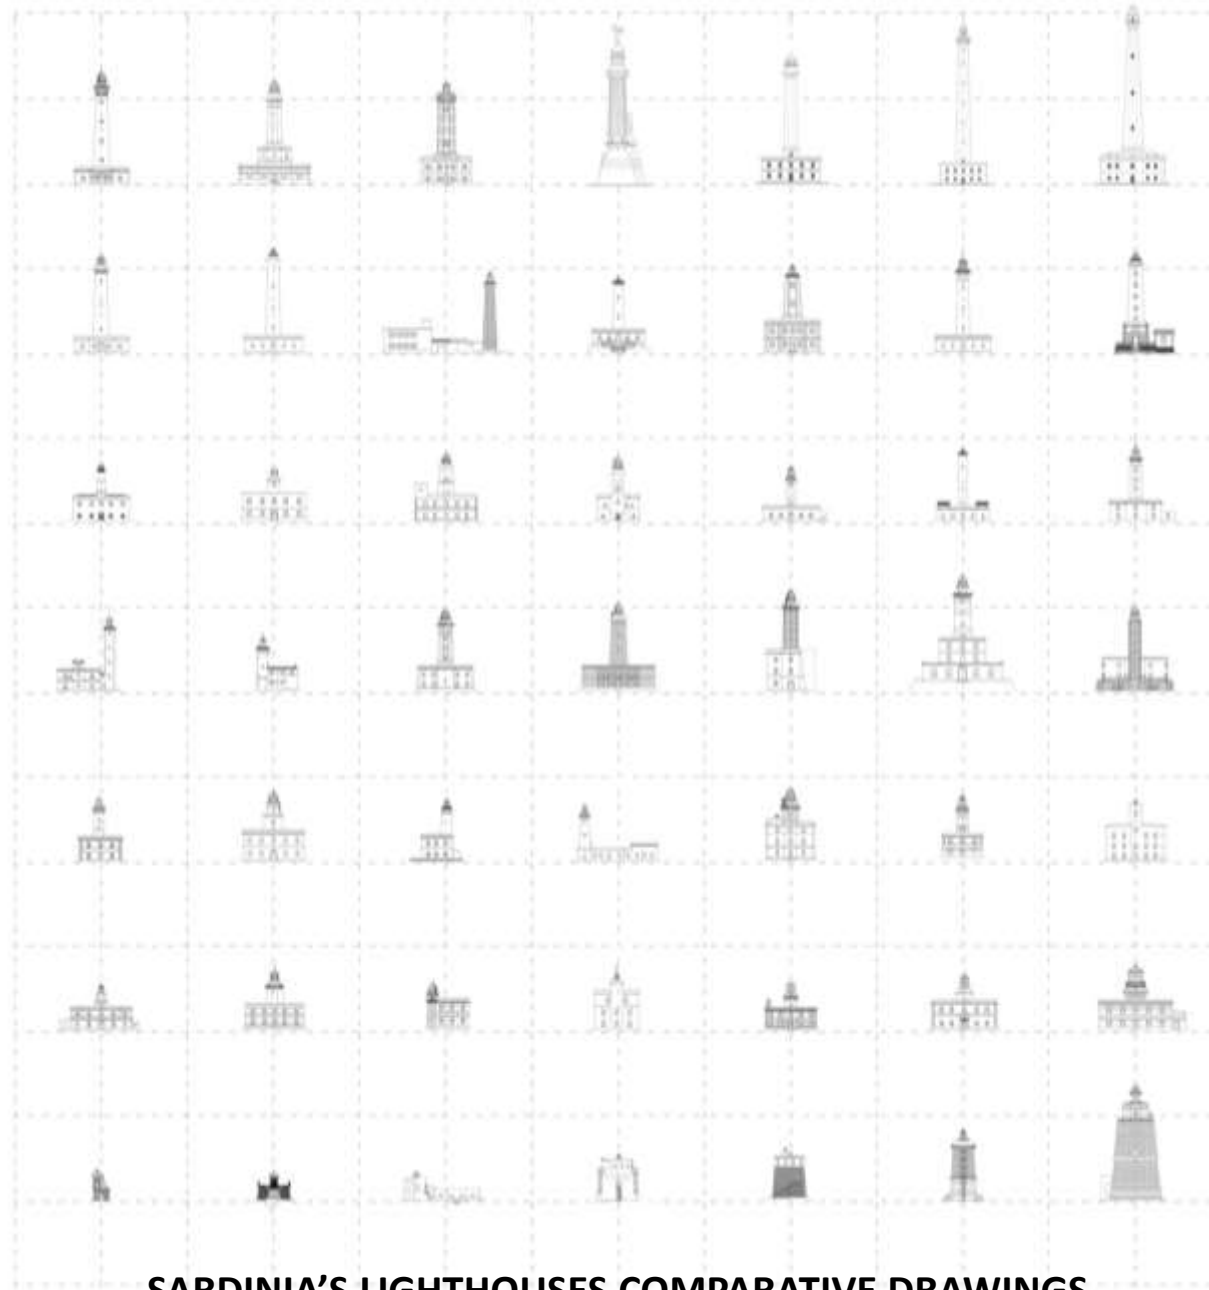

SARDINIA'S LIGHTHOUSES. Punta Carena

SARDINIA'S LIGHTHOUSES. Capo d'Orso

SARDINIA'S LIGHTHOUSES. Porto Ponte Romano

SARDINIA'S LIGHTHOUSES. Capo Caccia

SARDINIA'S LIGHTHOUSES COMPARATIVE DRAWINGS

Classificazione dei tipi

LIGHTHOUSE FORM ANALYSIS. RELATION BETWEEN BODY OF LIGHTHOUSE, ITS FORM AND ITS POSITION IN THE HOUSE

FARO DI PAOLA
FARO SU FORTezza

FARO DI PUNTA SARDEGNA
PUNTA

FARO DI PO DI GORO
LAGUNA

FARO DI CAPO D'ANZIO
CAPO

FARO DI SCIARA BISCARI
MONTAGNA

FARO ISOLOTTO MONACI
ISOLA

FARO DEL MOLO SAN VINCENZO
PORTO

RELATION BETWEEN FORM OF LIGHTHOUSE AND FORM OF THE PLACE. TYPES COMPARATION

THE ROUTE OF THE SARDINIA'S LIGHTHOUSE