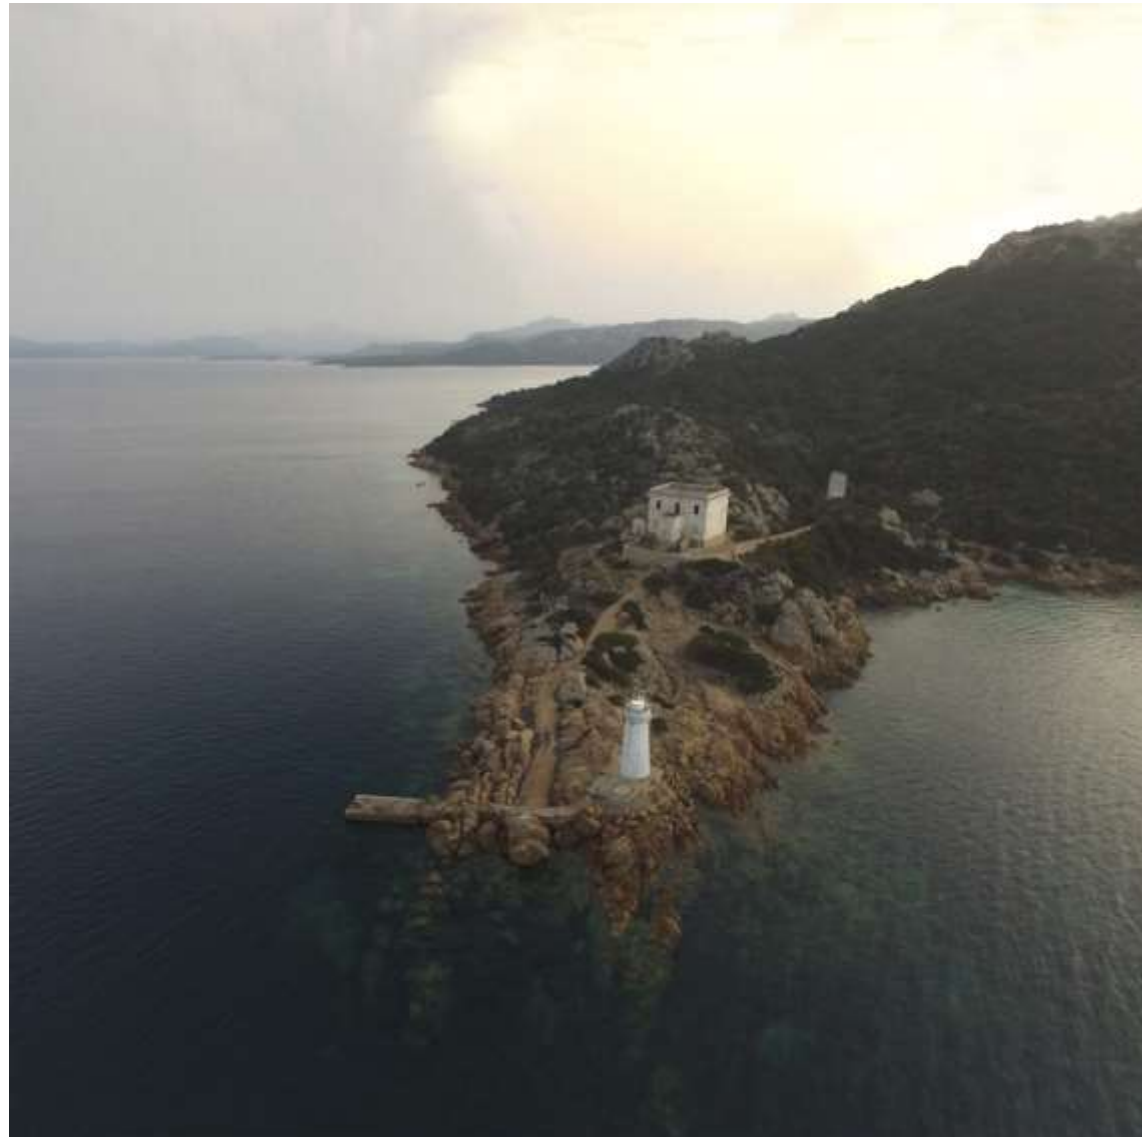

THE ARCHIPELAGO OF LA MADDALENA (SARDINIA)
BATTERY OF CAPO D'ORSO