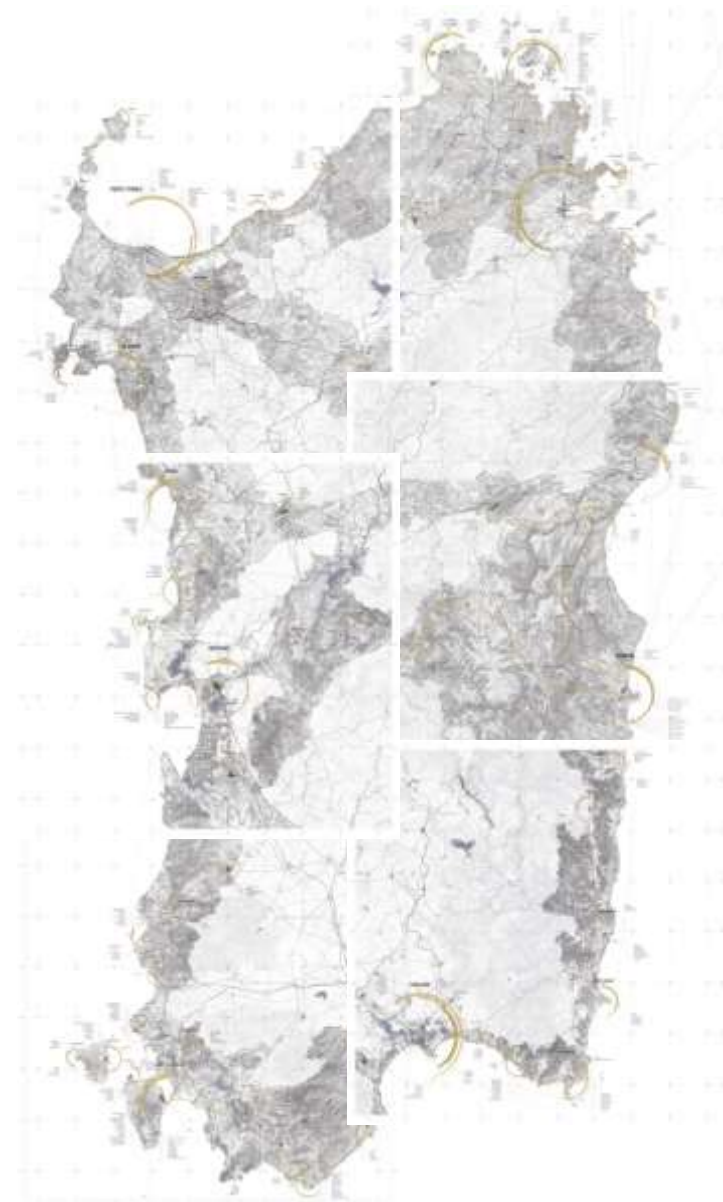

SARDINIA'S LIGHTHOUSES. Punta Carena

SARDINIA'S LIGHTHOUSES. Capo d'Orso

SARDINIA'S LIGHTHOUSES. Porto Ponte Romano

SARDINIA'S LIGHTHOUSES. Capo Caccia

SARDINIA'S LIGHTHOUSES COMPARATIVE DRAWINGS

Classificazione dei tipi

LIGHTHOUSE FORM ANALYSIS. RELATION BETWEEN BODY OF LIGHTHOUSE, ITS FORM AND ITS POSITION IN THE HOUSE

FARO DI PAOLA
FARO SU FORTezza

FARO DI PUNTA SARDEGNA
PUNTA

FARO DI PO DI GORO
LAGUNA

FARO DI CAPO D'ANZIO
CAPO

FARO DI SCIARA BISCARI
MONTAGNA

FARO ISOLOTTO MONACI
ISOLA

FARO DEL MOLO SAN VINCENZO
PORTO

RELATION BETWEEN FORM OF LIGHTHOUSE AND FORM OF THE PLACE. TYPES COMPARATION

THE ROUTE OF THE SARDINIA'S LIGHTHOUSE

THE CAPO D'ORSO BATTERY PROJECT
RELATION BETWEEN GEOGRAPHY FORMS AND PROJECT FORMS

THE CAPO D'ORSO BATTERY PROJECT
RELATION BETWEEN GEOGRAPHY FORMS AND PROJECT FORMS