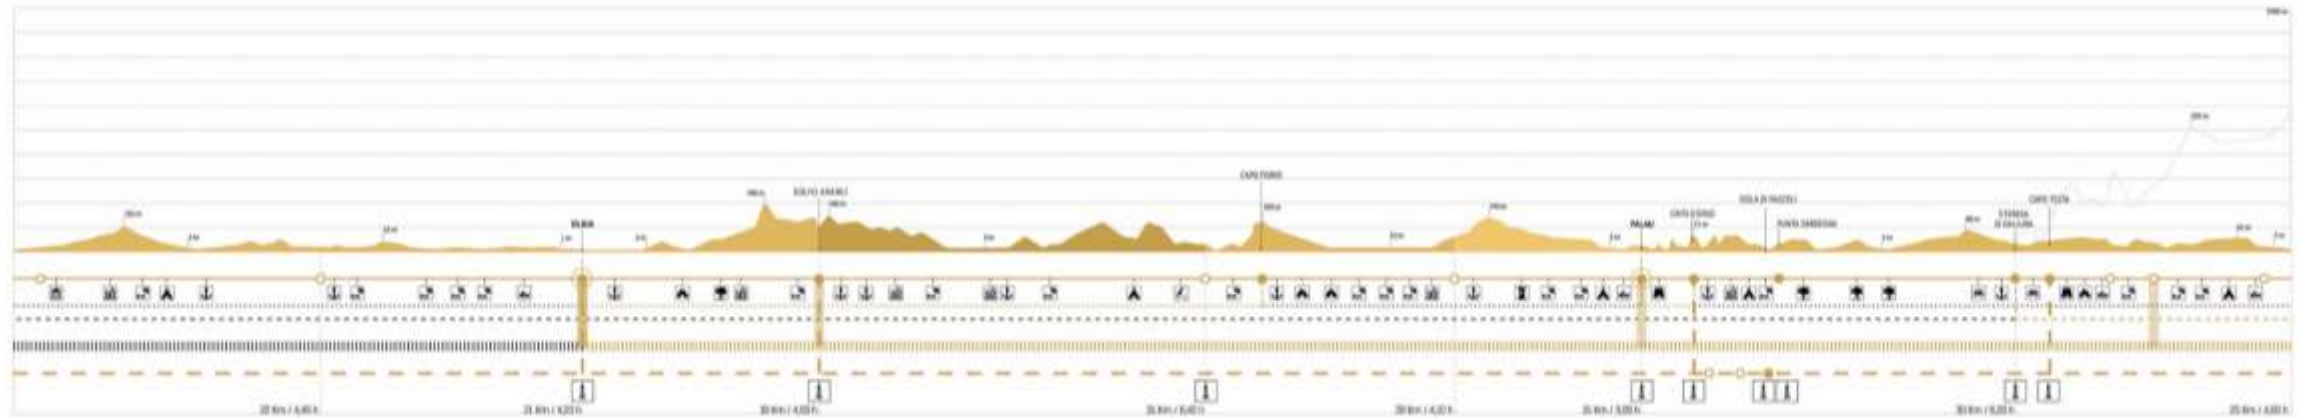

BUDONI - VIGNOLA MARE